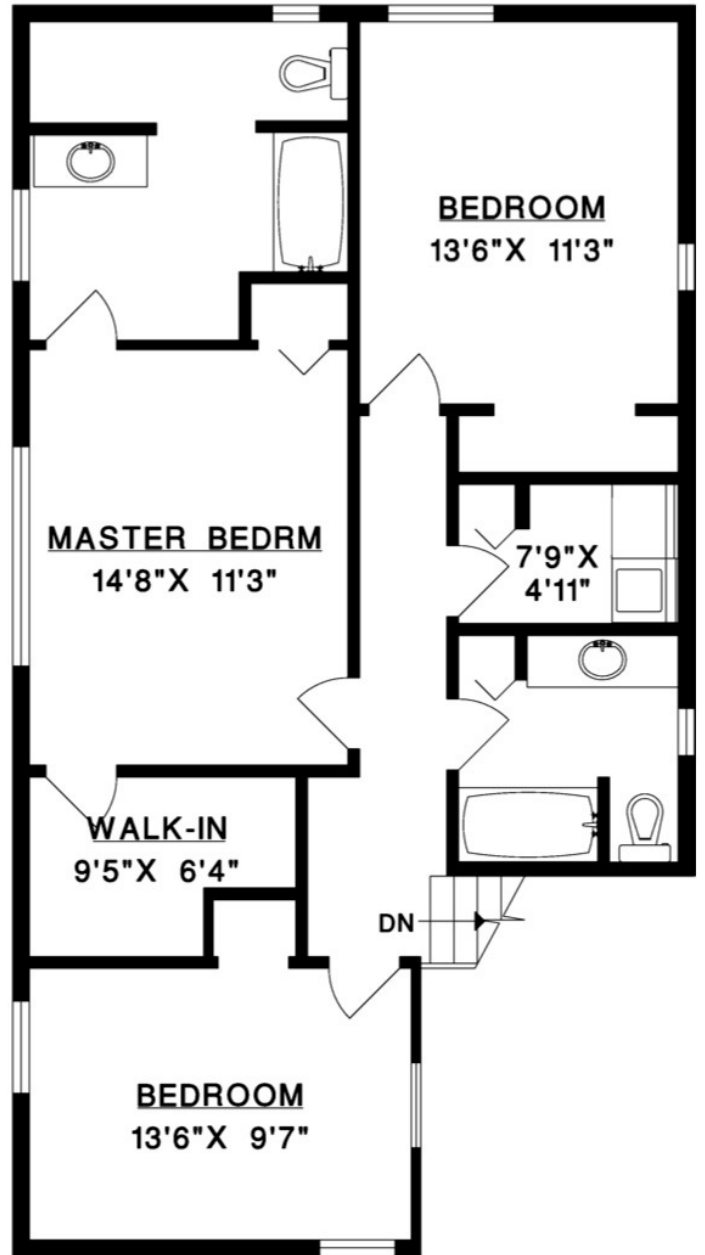

BOWEN ISLAND
REAL ESTATE

bowenislandrealestate.info

604.947.9090

RE/MAX Crest Realty - Bowen Island

964 VILLAGE DRIVE
BOWEN ISLAND

MAIN FLOOR	1,075 SQ.FT.
UPPER FLOOR	944 SQ.FT.
TOTAL	2,019 SQ.FT.

MAIN FLOOR

UPPER FLOOR