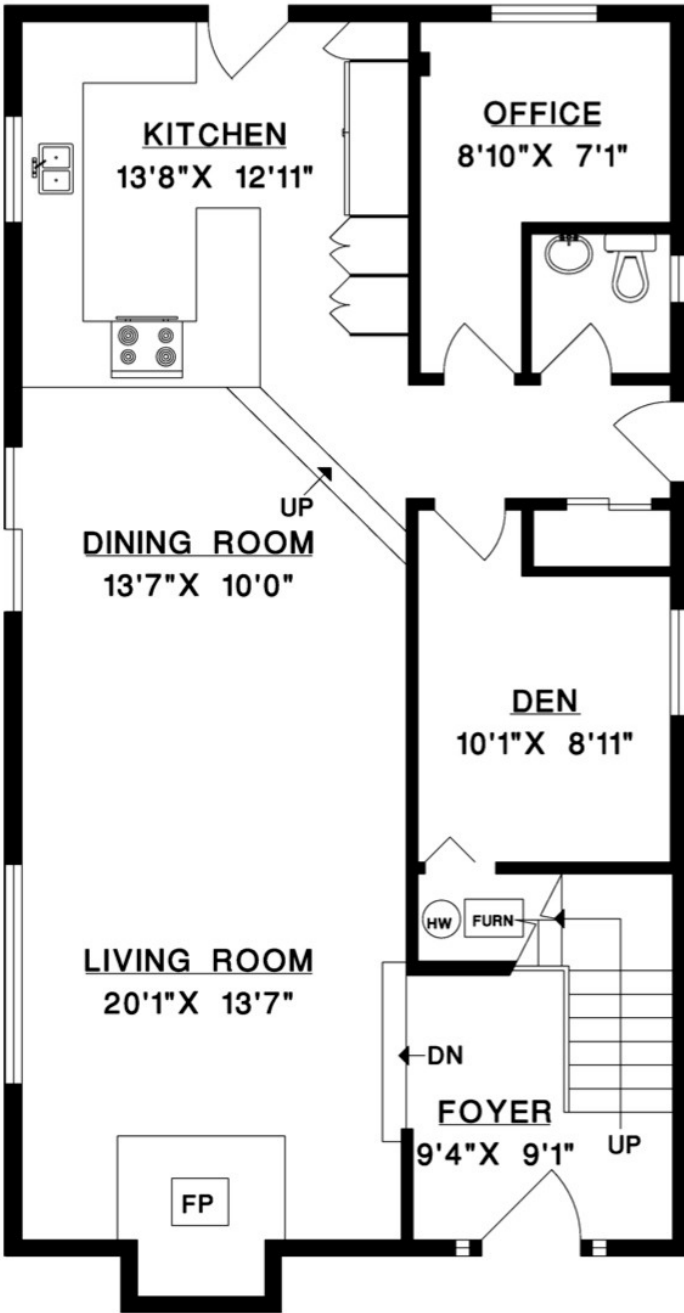

BOWEN ISLAND
REAL ESTATE

bowenislandrealestate.info

604.947.9090

RE/MAX Crest Realty - Bowen Island

964 VILLAGE DRIVE
BOWEN ISLAND

MAIN FLOOR	1,075 SQ.FT.
UPPER FLOOR	944 SQ.FT.
TOTAL	2,019 SQ.FT.

MAIN FLOOR

UPPER FLOOR