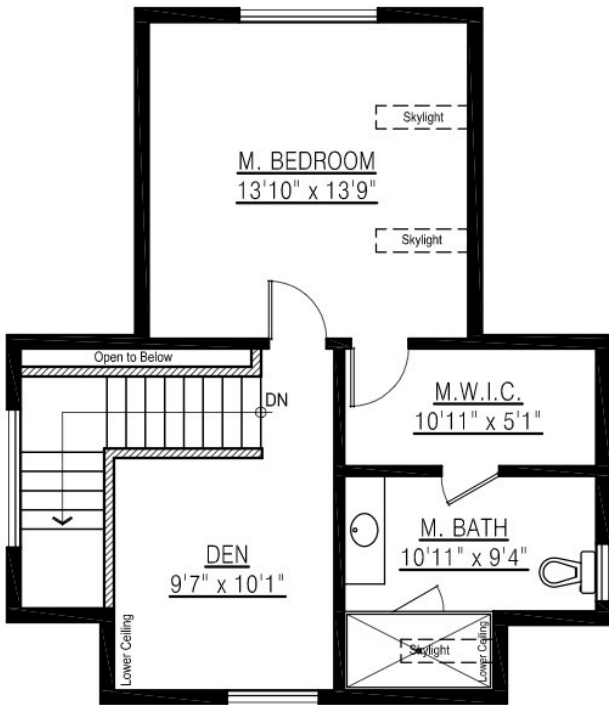

604. 947. 9090
 RE/MAX Crest - Bowen Island
 BowenIslandRealEstate.info

974 Village Dr.
Bowen Island, BC

Lower Floor: 786 sq. ft.
 Main Floor: 823 sq. ft.
Upper Floor: *547 sq. ft.
 Total: *2,156 sq. ft.

*Includes lower ceiling space.

Deck: 275 sq. ft.

UPPER FLOOR PLAN
 FLOOR AREA: *547 sq.ft.

LOWER FLOOR PLAN
 FLOOR AREA: 786 sq.ft.

MAIN FLOOR PLAN
 FLOOR AREA: 823 sq.ft.