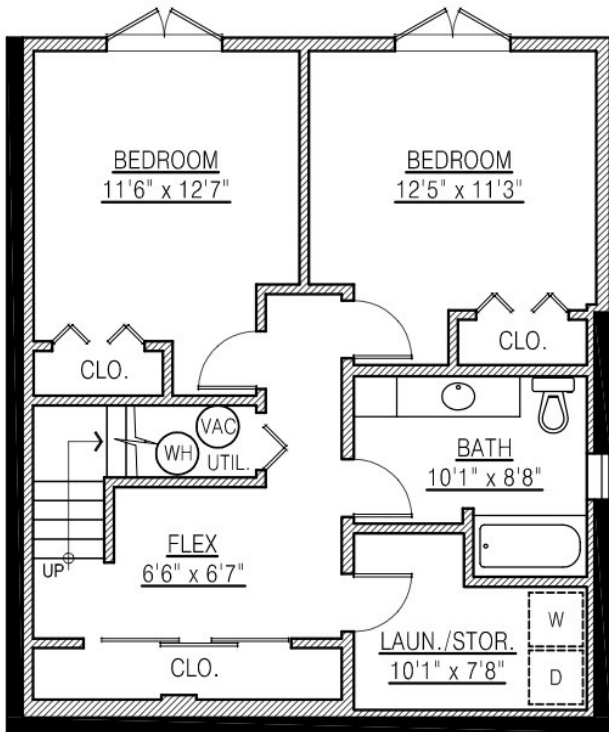

604. 947. 9090
 RE/MAX Crest - Bowen Island
 BowenIslandRealEstate.info

974 Village Dr.
Bowen Island, BC

Lower Floor: 786 sq. ft.
 Main Floor: 823 sq. ft.
Upper Floor: *547 sq. ft.
 Total: *2,156 sq. ft.

*Includes lower ceiling space.

Deck: 275 sq. ft.

UPPER FLOOR PLAN
 FLOOR AREA: *547 sq.ft.

LOWER FLOOR PLAN
 FLOOR AREA: 786 sq.ft.

MAIN FLOOR PLAN
 FLOOR AREA: 823 sq.ft.