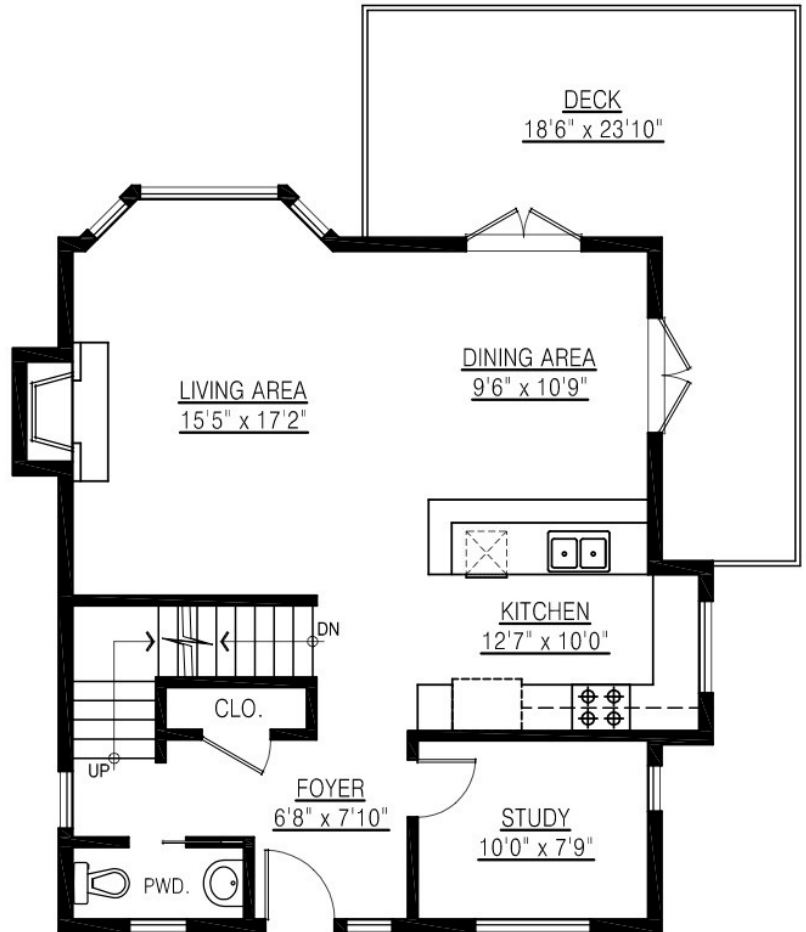

604. 947. 9090
 RE/MAX Crest - Bowen Island
 BowenIslandRealEstate.info

974 Village Dr.
Bowen Island, BC

Lower Floor: 786 sq. ft.
 Main Floor: 823 sq. ft.
Upper Floor: *547 sq. ft.
 Total: *2,156 sq. ft.

*Includes lower ceiling space.

Deck: 275 sq. ft.

UPPER FLOOR PLAN
 FLOOR AREA: *547 sq.ft.

LOWER FLOOR PLAN
 FLOOR AREA: 786 sq.ft.

MAIN FLOOR PLAN
 FLOOR AREA: 823 sq.ft.