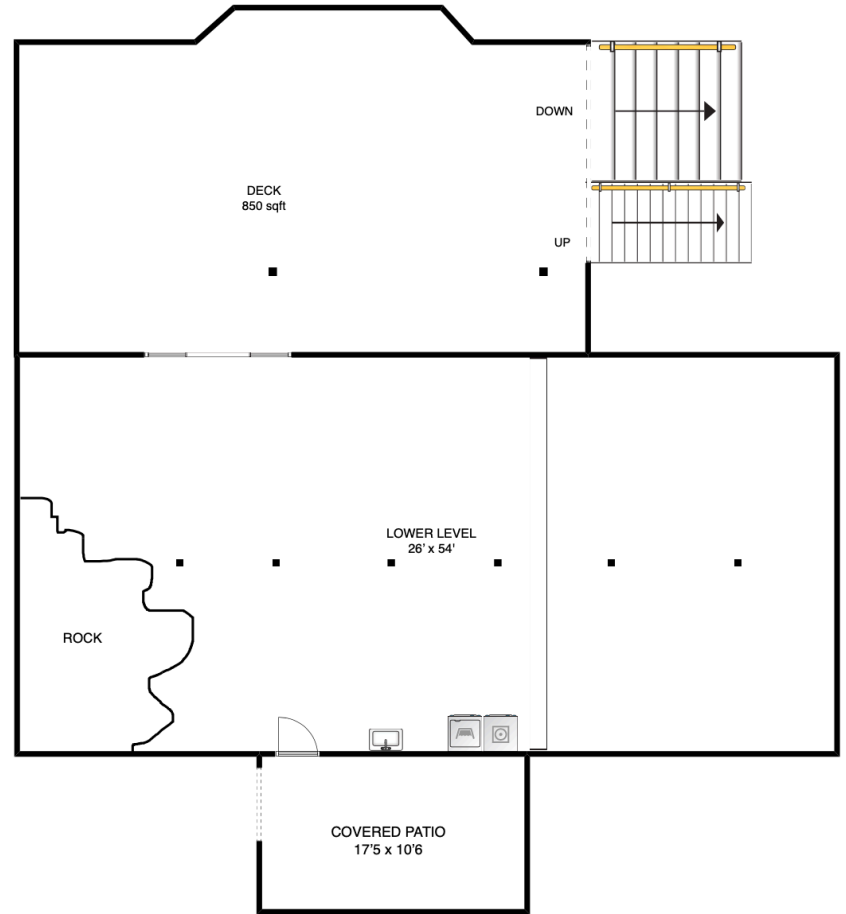

LOWER FLOOR

Frances Frost
REALTOR®

Remax Crest - Bowen Island
Office : 604.947.9096
Cell : 604.657.0660

Top 10% of Realtors in the GVRD

www.bowenislandrealestate.info

Personal Real Estate Corporation

ADDRESS

**871 WINDJAMMER ROAD
BOWEN ISLAND
V0N 1G2**

AREA CALCULATION

MAIN FLOOR	1720 sq ft
LOWER FLOOR	1450 sq ft
TOTAL SQFT	3170 sq ft
MAIN DECK	800 sq ft
LOWER DECK	850 sq ft
MASTER BDRM DECK	120 sq ft

NOTES

FLOOR PLAN MEASUREMENTS, DIMENSIONS, SQUARE FOOTAGE, EXISTING STRUCTURES & FEATURES ARE APPROXIMATIONS AND FOR ILLUSTRATIVE PURPOSES ONLY. WE MAKE NO GUARANTEE, EXPRESSED OR IMPLIED, AS TO THE ACCURACY AND COMPLETENESS OF THIS RENDERING.