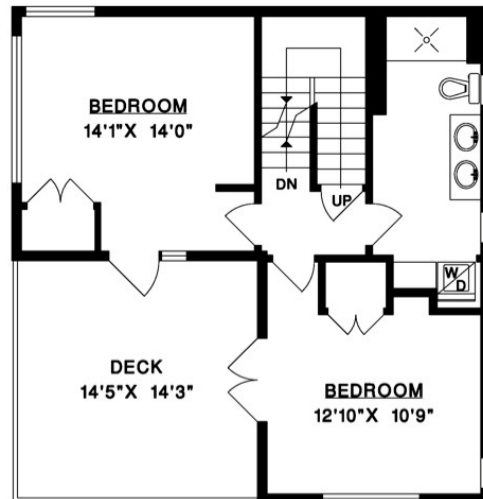

bowenislandrealestate.info

604.947.9090

RE/MAX Crest Realty - Bowen Island

542 ROCKMOYNE PLACE

BOWEN ISLAND

MAIN FLOOR	990 SQ.FT.
UPPER FLOOR	671 SQ.FT.
TOTAL	1,661 SQ.FT.
DECKS	1,172 SQ.FT.

UPPER FLOOR