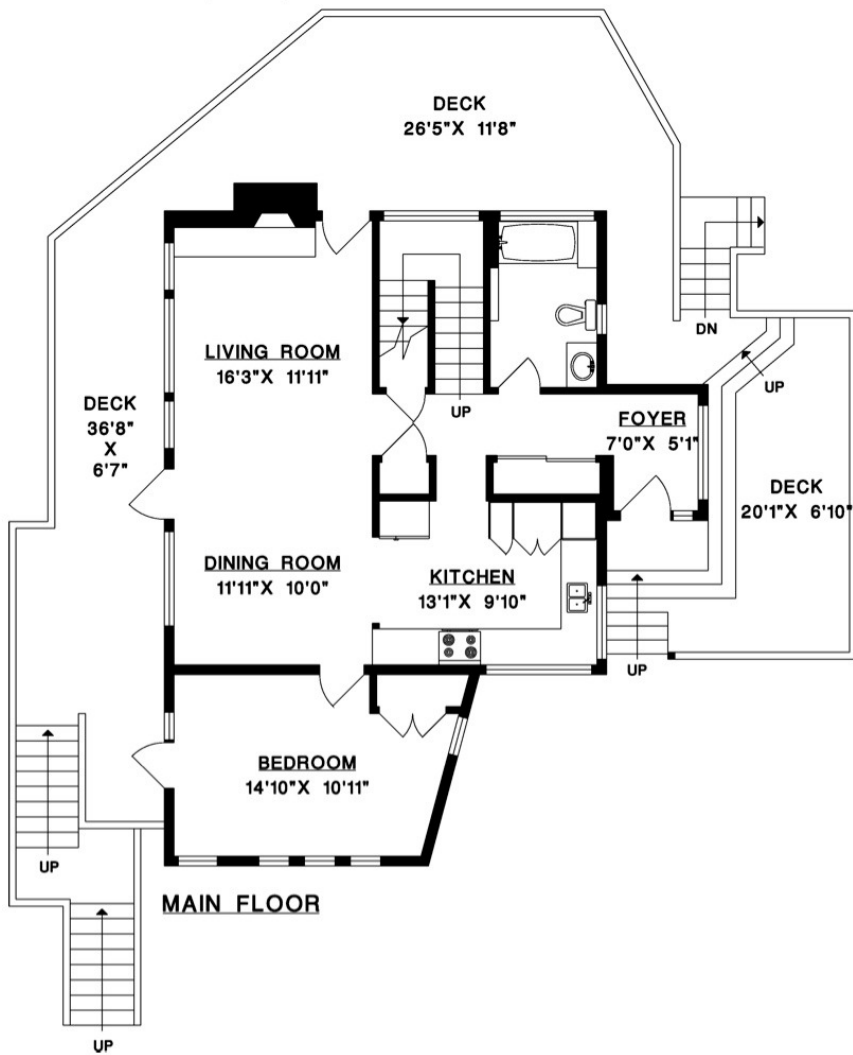

bowenislandrealestate.info

604.947.9090

RE/MAX Crest Realty - Bowen Island

542 ROCKMOYNE PLACE

BOWEN ISLAND

MAIN FLOOR	990 SQ.FT.
UPPER FLOOR	671 SQ.FT.
TOTAL	1,661 SQ.FT.
DECKS	1,172 SQ.FT.

UPPER FLOOR