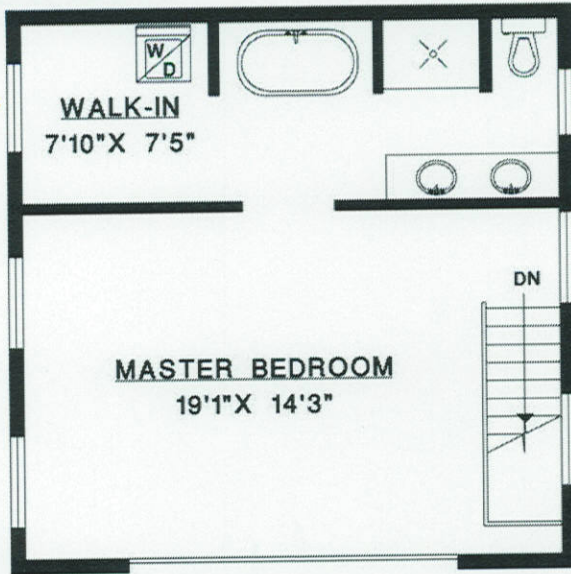

bowenislandrealestate.info
Remax Crest Realty Bowen Island

1597 MT. GARDNER ROAD
BOWEN ISLAND

MAIN FLOOR	822 SQ.FT.
UPPER FLOOR	547 SQ.FT.
LOWER FLOOR	623 SQ.FT.
TOTAL	1,992 SQ.FT.

UPPER FLOOR

MAIN FLOOR

LOWER FLOOR