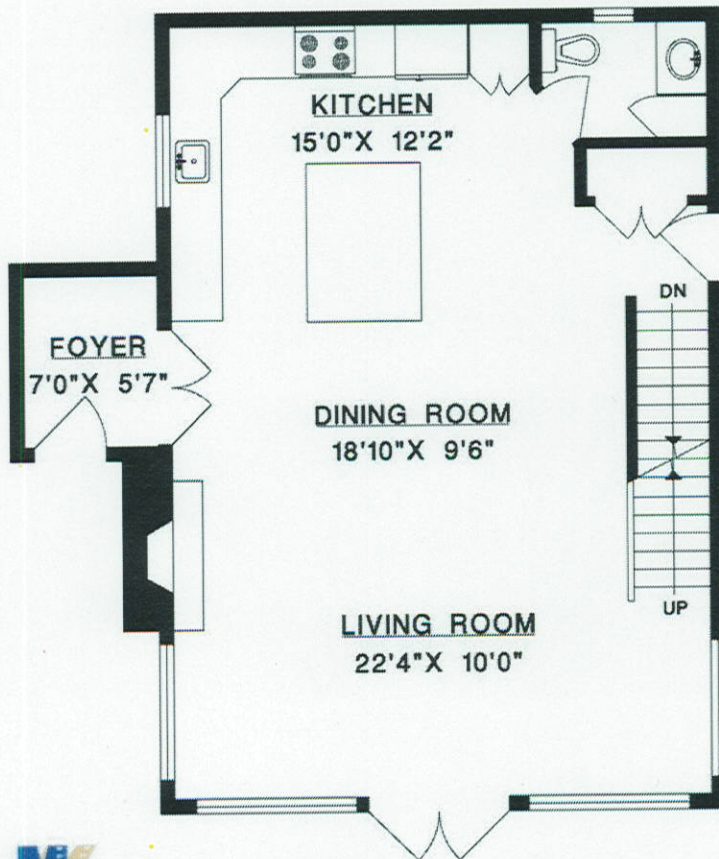

bowenislandrealestate.info
Remax Crest Realty Bowen Island

1597 MT. GARDNER ROAD
BOWEN ISLAND

MAIN FLOOR	822 SQ.FT.
UPPER FLOOR	547 SQ.FT.
LOWER FLOOR	623 SQ.FT.
TOTAL	1,992 SQ.FT.

UPPER FLOOR

MAIN FLOOR

LOWER FLOOR