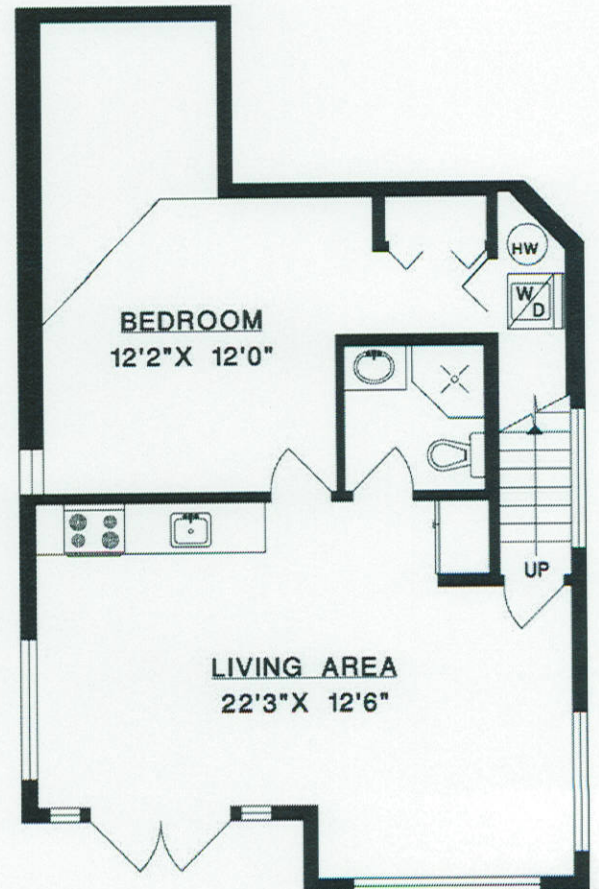

bowenislandrealestate.info
Remax Crest Realty Bowen Island

1597 MT. GARDNER ROAD
BOWEN ISLAND

MAIN FLOOR	822 SQ.FT.
UPPER FLOOR	547 SQ.FT.
LOWER FLOOR	623 SQ.FT.
TOTAL	1,992 SQ.FT.

UPPER FLOOR

MAIN FLOOR

LOWER FLOOR