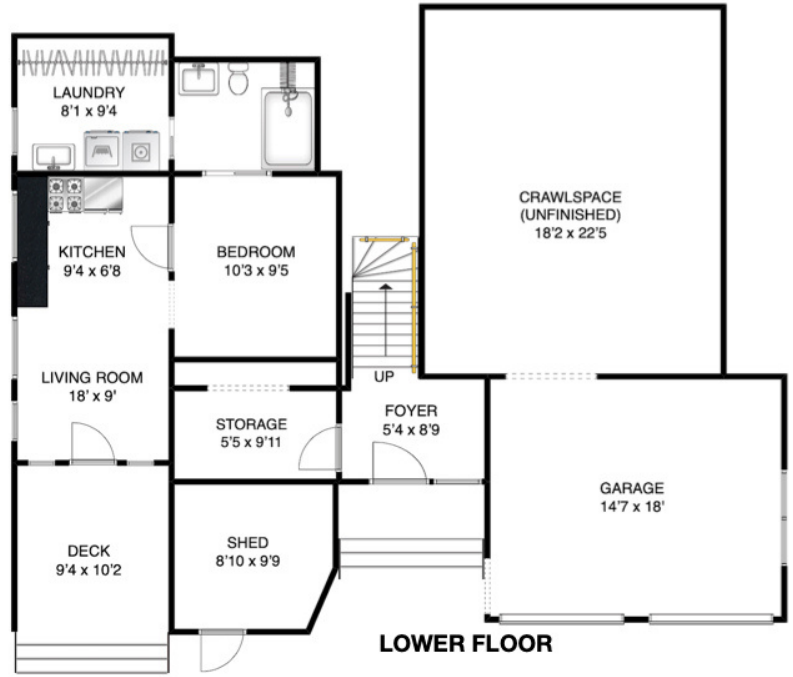

## 1222 Miller Road Bowen Island

Upper Floor:	1362 sq.ft.
Lower Floor:	170 sq.ft.
Suite:	410 sq.ft.

Top 10% of Realtors in the GVRD

**Interior Total: 1942 sq.ft.**

Studio:	127 sq.ft.
Shed:	391 sq.ft.
Decks:	1250 sq.ft.

### SUITE