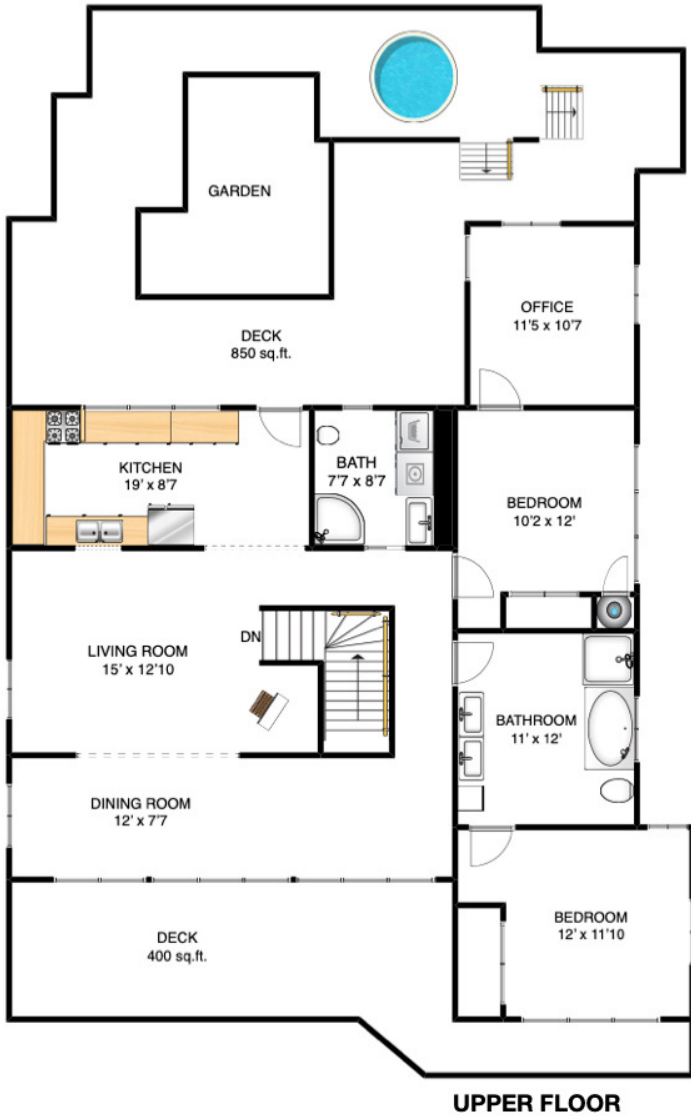

## 1222 Miller Road Bowen Island

Upper Floor:	1362 sq.ft.
Lower Floor:	170 sq.ft.
Suite:	410 sq.ft.

Top 10% of Realtors in the GVRD

**Interior Total: 1942 sq.ft.**

Studio:	127 sq.ft.
Shed:	391 sq.ft.
Decks:	1250 sq.ft.

### SUITE